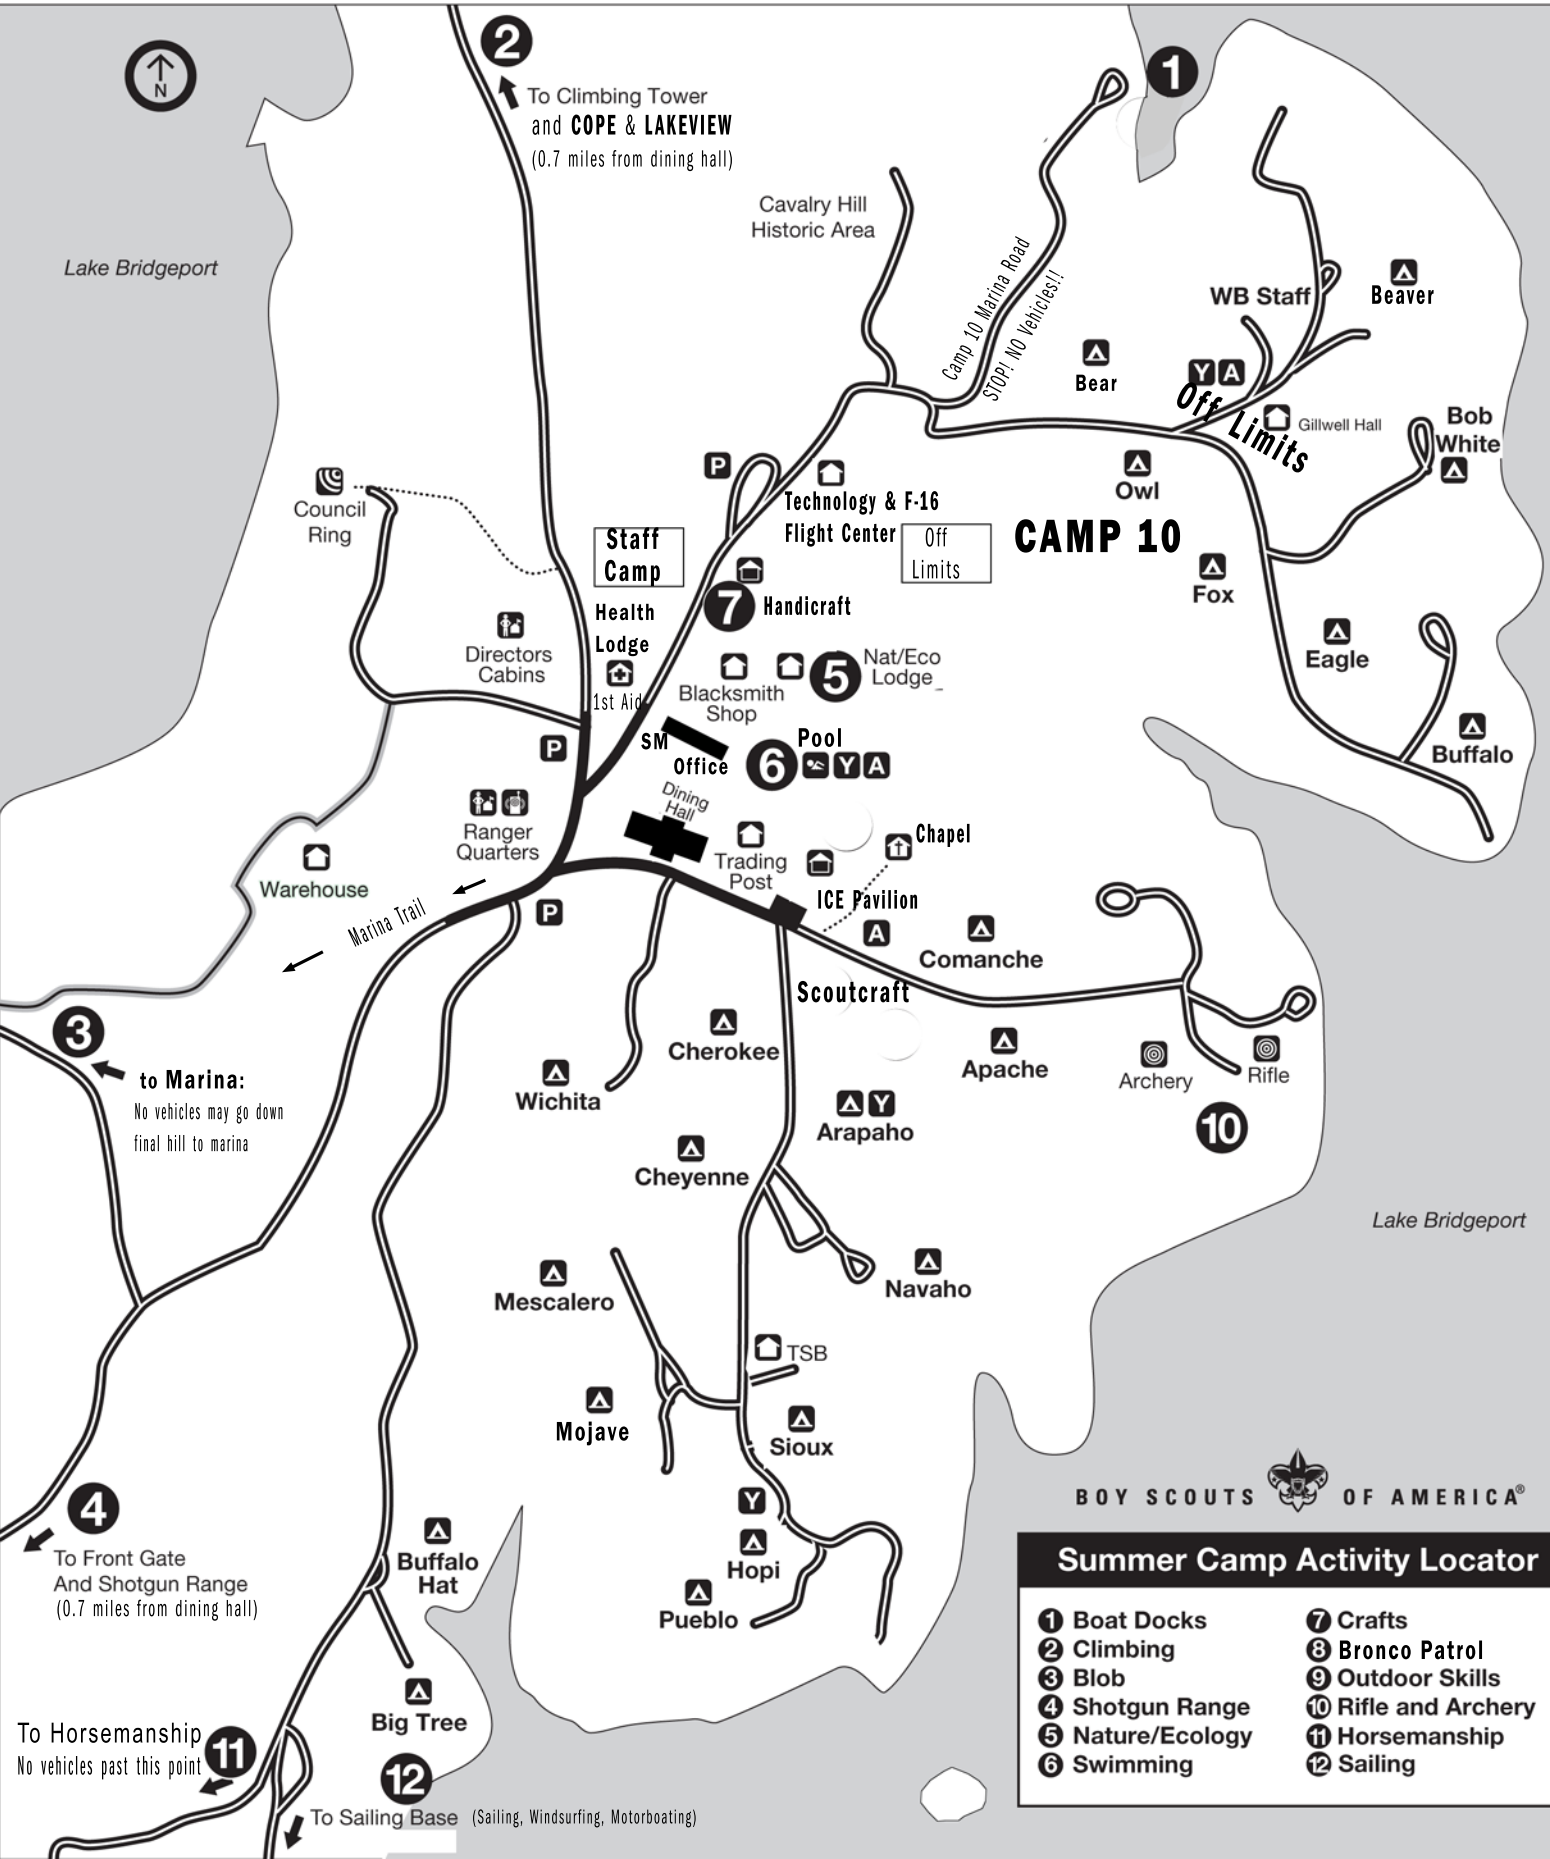

## Main Camp and Camp 10 Map

- Paved Road
- Gravel Road
- Restricted Road

- Campground
- Latrine
- Shelter
- Council Ring
- Parking Area

- Ranger/Directors Cabin
- Office/Hall/Building
- Chapel
- Health Lodge
- Pool

- Youth Showers
- Adult Showers
- Range
- Emergency Radio

BOY SCOUTS OF AMERICA®

### Summer Camp Activity Locator

1 Boat Docks	7 Crafts
2 Climbing	8 Bronco Patrol
3 Blob	9 Outdoor Skills
4 Shotgun Range	10 Rifle and Archery
5 Nature/Ecology	11 Horsemanship
6 Swimming	12 Sailing

To Horsemanship  
No vehicles past this point

To Sailing Base (Sailing, Windsurfing, Motorboating)