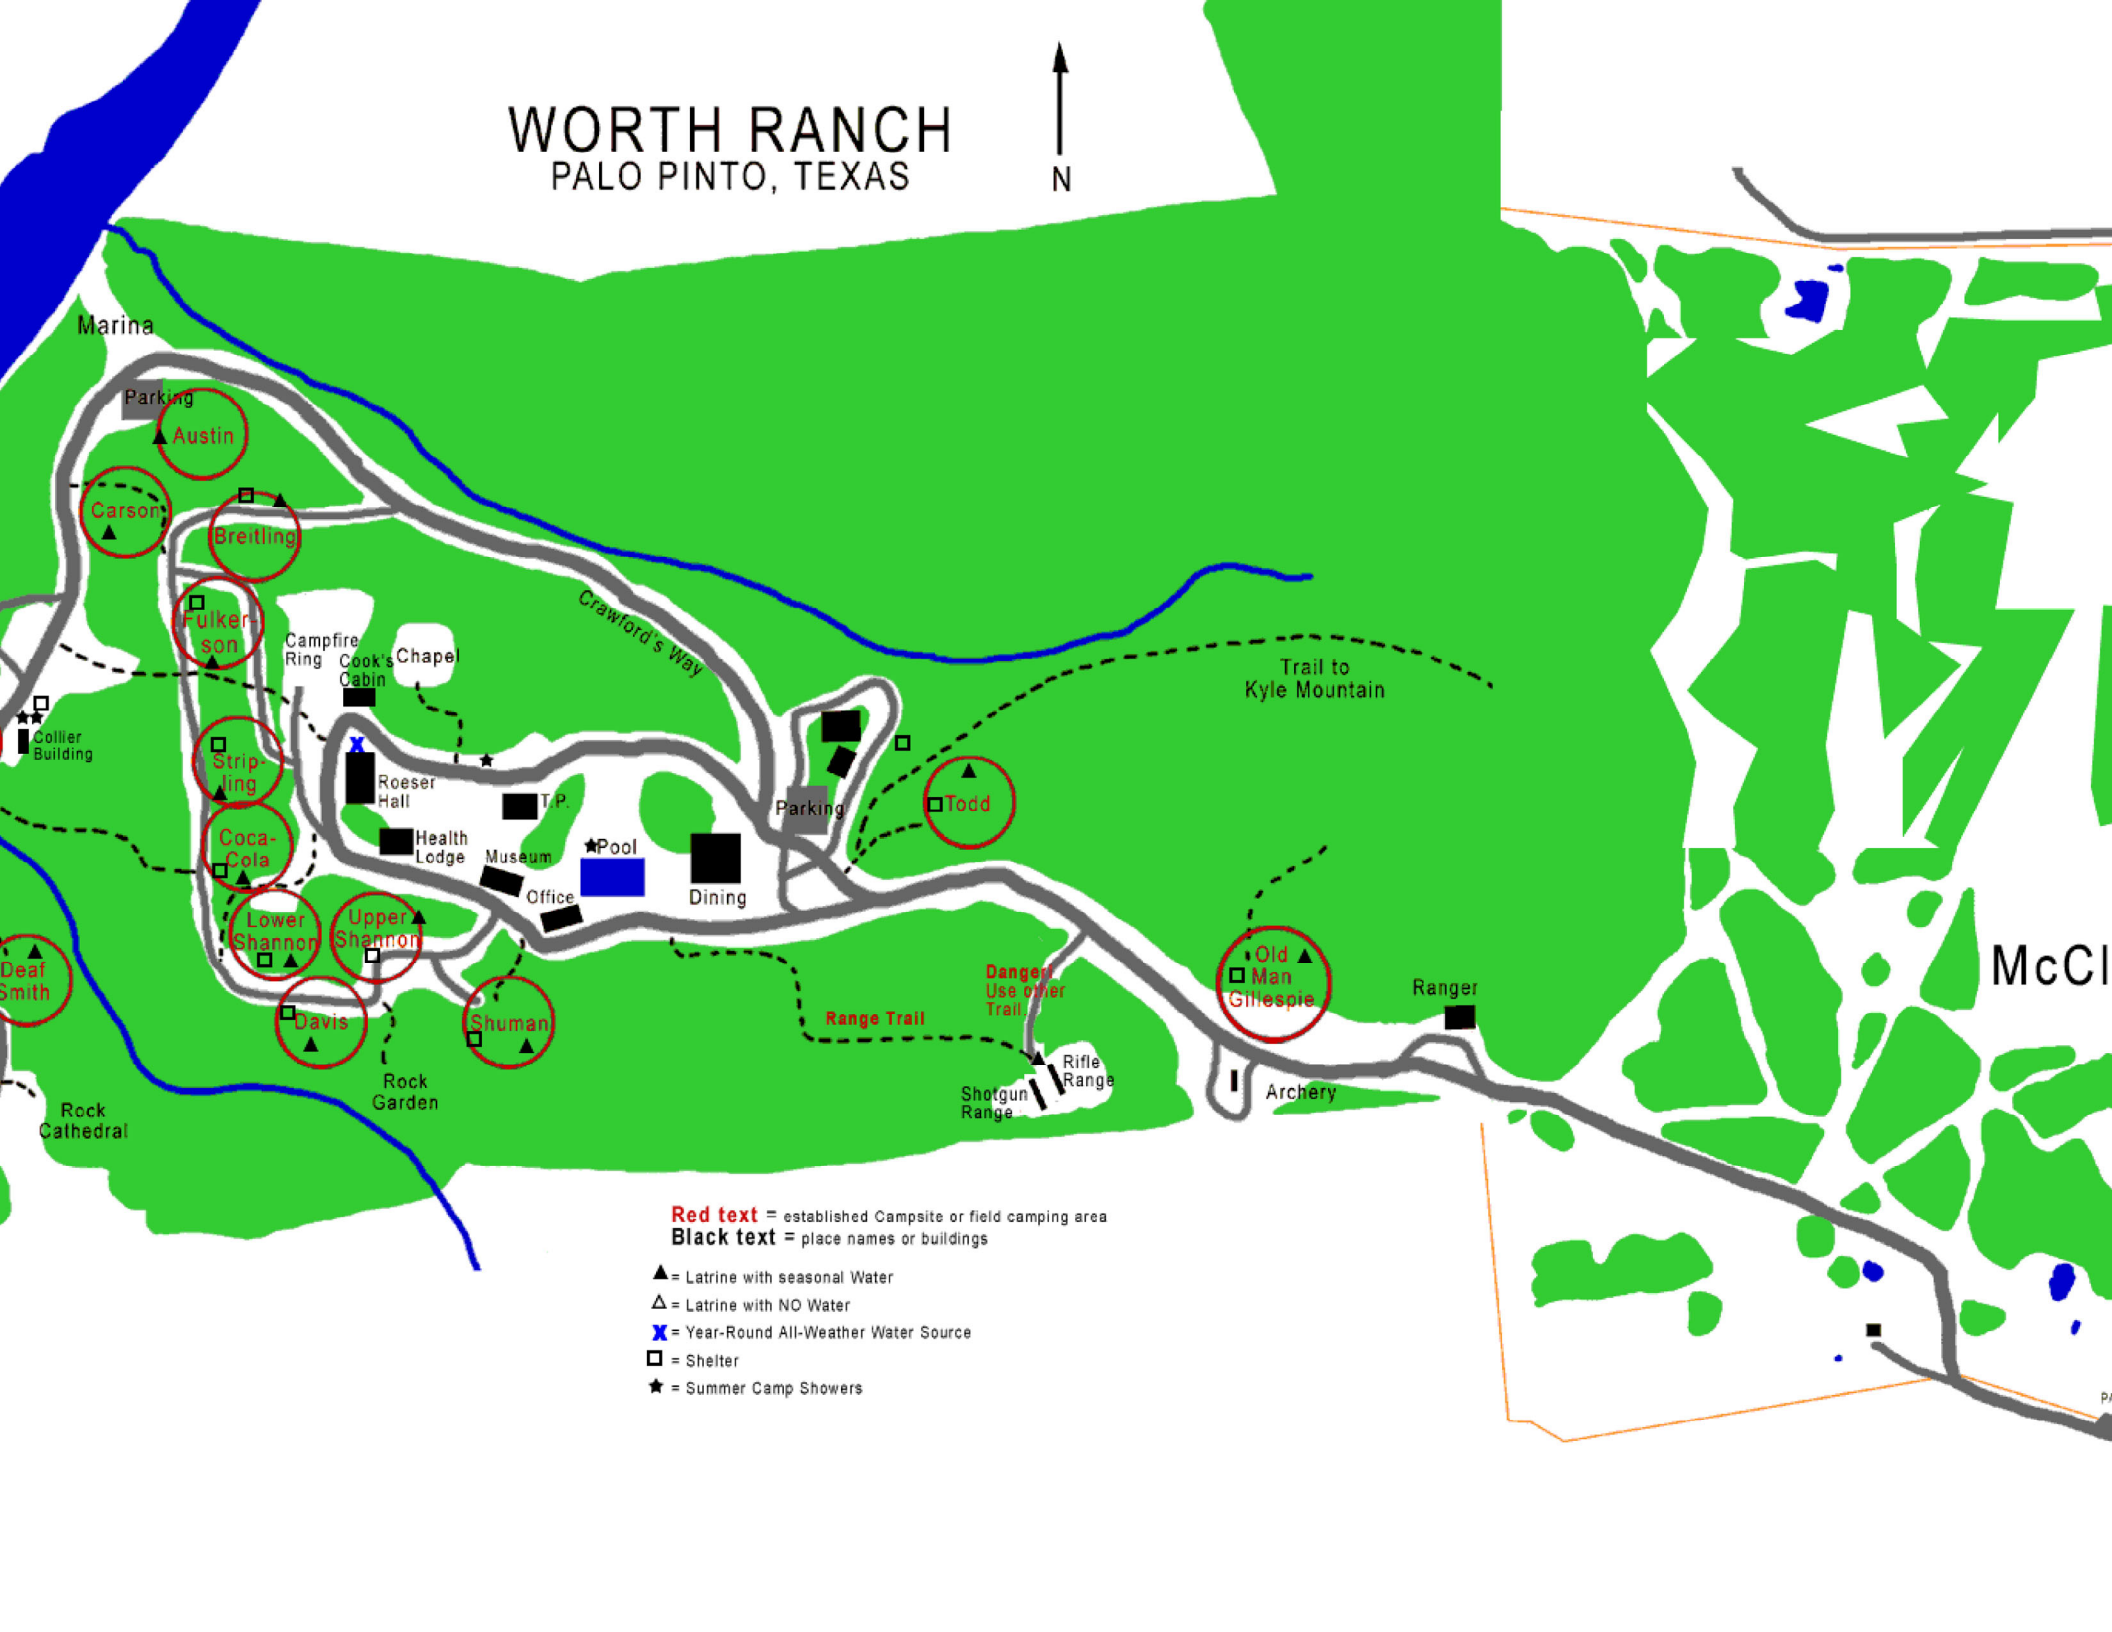

WORTH RANCH PALO PINTO, TEXAS

Red text = established Campsite or field camping area
Black text = place names or buildings

- ▲ = Latrine with seasonal Water
- △ = Latrine with NO Water
- ✕ = Year-Round All-Weather Water Source
- = Shelter
- ★ = Summer Camp Showers